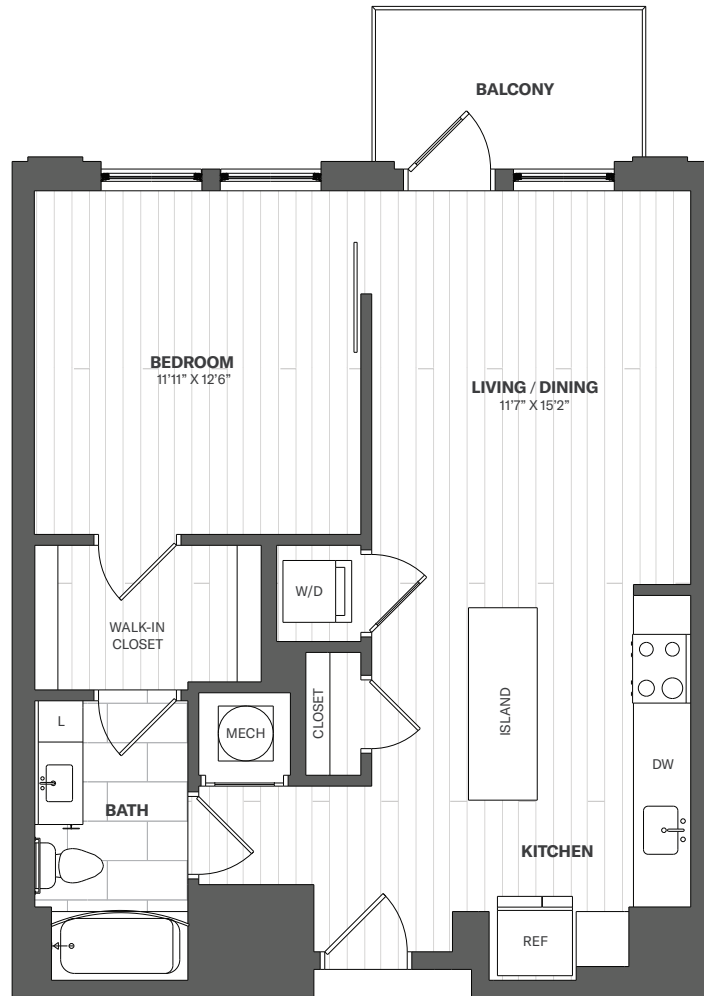

# RYE HOUSE

**1A-1**

**1 Bedroom**

**1 Bath**

**734 Square Feet**

Apartment No. \_\_\_\_\_

Monthly Rent \_\_\_\_\_

Availability \_\_\_\_\_

Square footage displayed is approximate and may vary slightly. Rental rates, availability, lease terms, deposits, apartment features and specials are subject to change without notice. Details and dimensions may differ from actual plans.