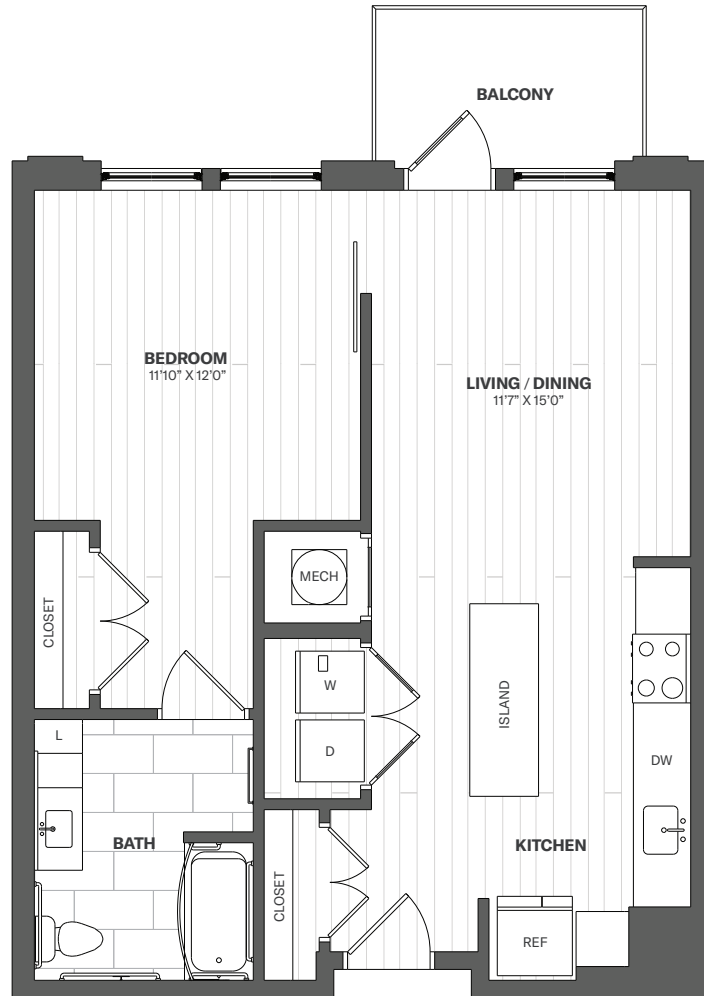

# RYE HOUSE

## 1A-UFAS

1 Bedroom

1 Bath

734 Square Feet

Apartment No. \_\_\_\_\_

Monthly Rent \_\_\_\_\_

Availability \_\_\_\_\_

Square footage displayed is approximate and may vary slightly. Rental rates, availability, lease terms, deposits, apartment features and specials are subject to change without notice. Details and dimensions may differ from actual plans.