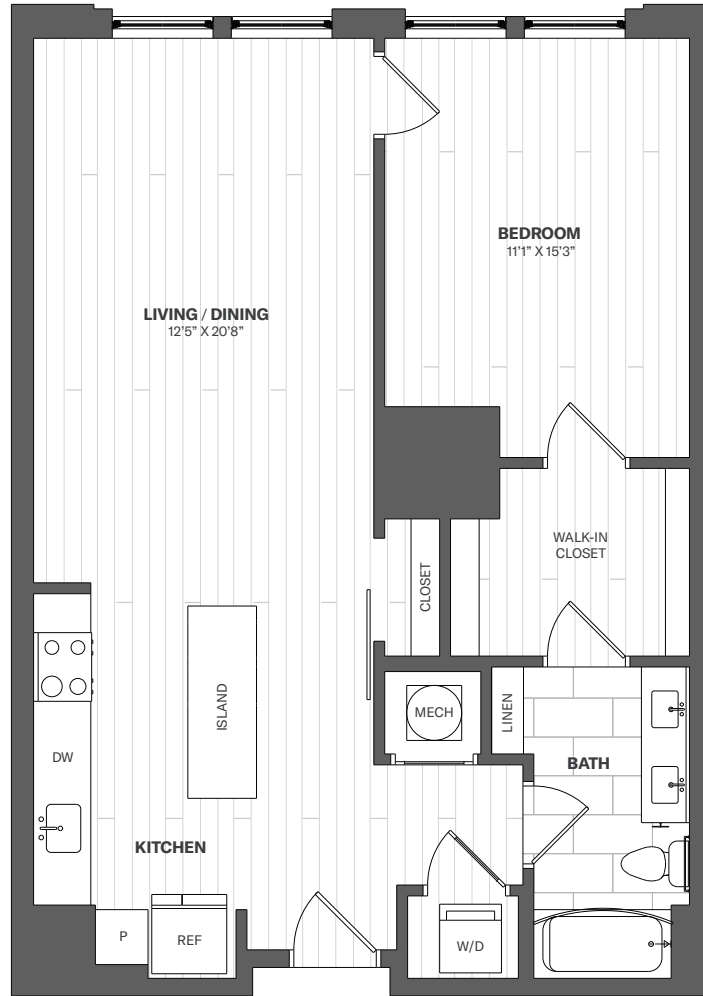

# RYE HOUSE

**1B-1**  
**1 Bedroom**  
**1 Bath**  
**856 Square Feet**

Apartment No. \_\_\_\_\_  
Monthly Rent \_\_\_\_\_  
Availability \_\_\_\_\_

Square footage displayed is approximate and may vary slightly. Rental rates, availability, lease terms, deposits, apartment features and specials are subject to change without notice. Details and dimensions may differ from actual plans.