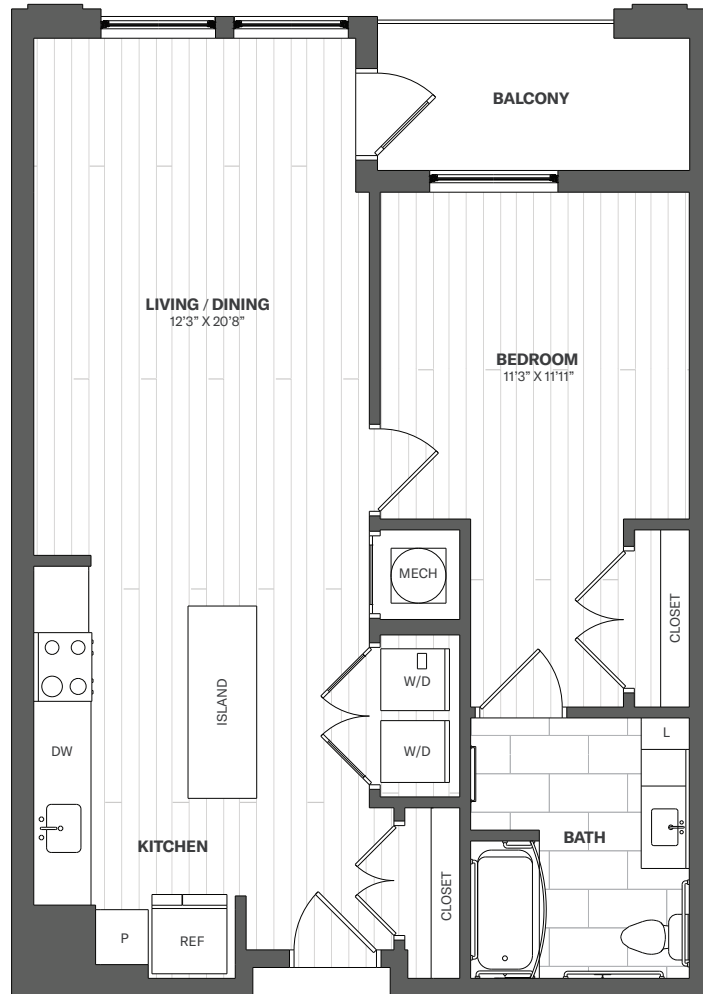

RYE HOUSE

1B-UFAS

1 Bedroom

1 Bath

805 Square Feet

Apartment No. _____

Monthly Rent _____

Availability _____

Square footage displayed is approximate and may vary slightly. Rental rates, availability, lease terms, deposits, apartment features and specials are subject to change without notice. Details and dimensions may differ from actual plans.