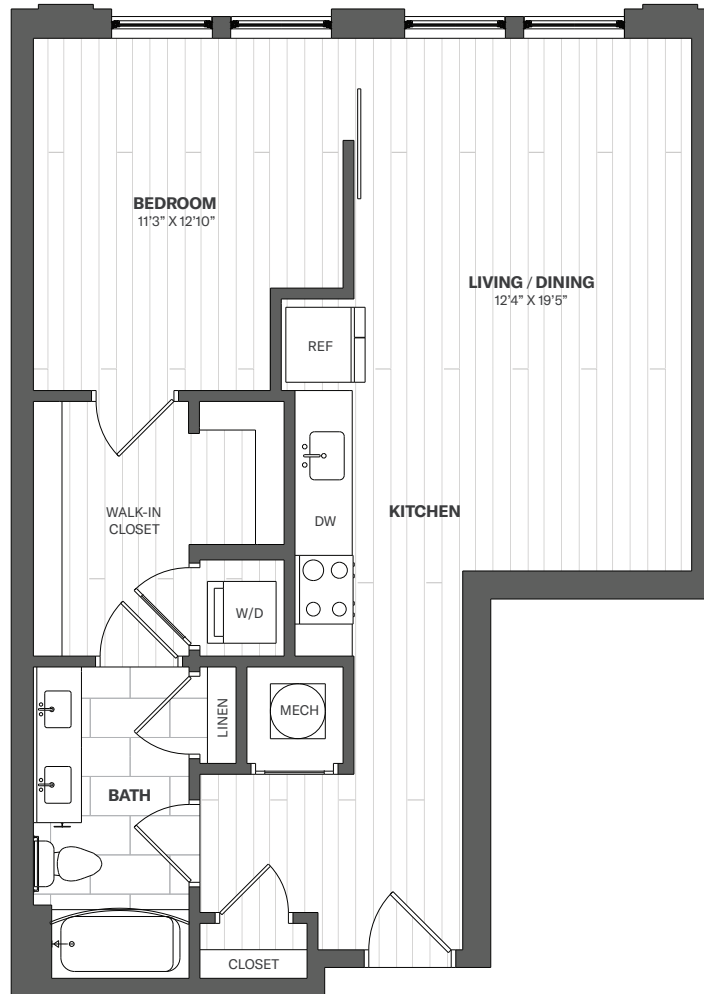

RYE HOUSE

1C

1 Bedroom

1 Bath

743 Square Feet

Apartment No. _____

Monthly Rent _____

Availability _____

Square footage displayed is approximate and may vary slightly. Rental rates, availability, lease terms, deposits, apartment features and specials are subject to change without notice. Details and dimensions may differ from actual plans.