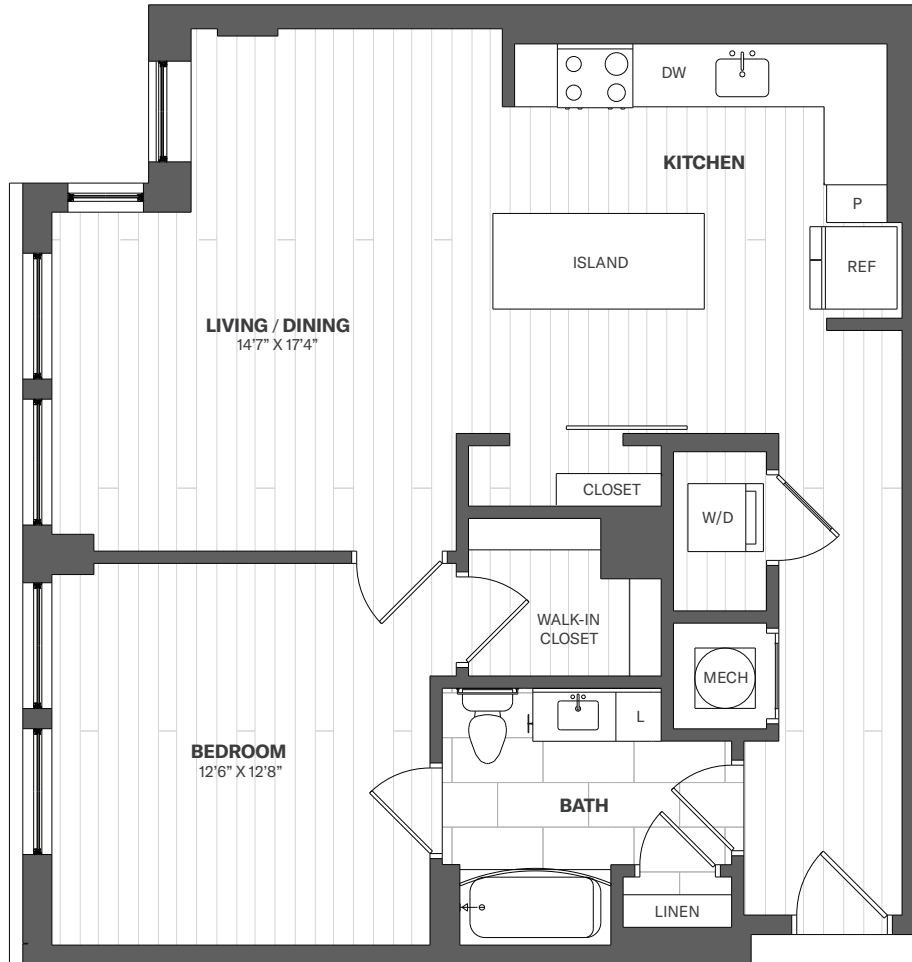

RYE HOUSE

1F

1 Bedroom

1 Bath

894 Square Feet

Apartment No. _____

Monthly Rent _____

Availability _____

Square footage displayed is approximate and may vary slightly. Rental rates, availability, lease terms, deposits, apartment features and specials are subject to change without notice. Details and dimensions may differ from actual plans.