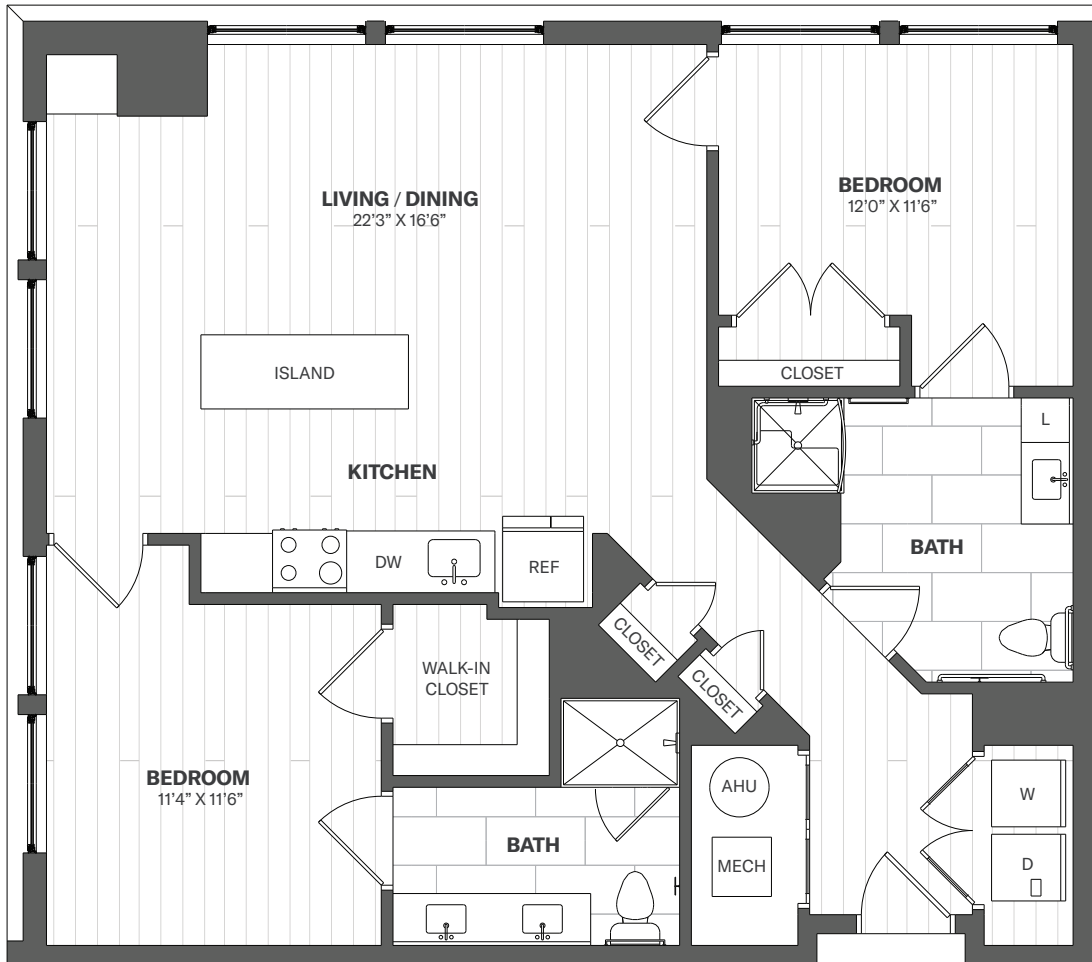

# RYE HOUSE

## 2A-UFAS

2 Bedroom

2 Bath

1,121 Square Feet

Apartment No. \_\_\_\_\_

Monthly Rent \_\_\_\_\_

Availability \_\_\_\_\_

Square footage displayed is approximate and may vary slightly. Rental rates, availability, lease terms, deposits, apartment features and specials are subject to change without notice. Details and dimensions may differ from actual plans.