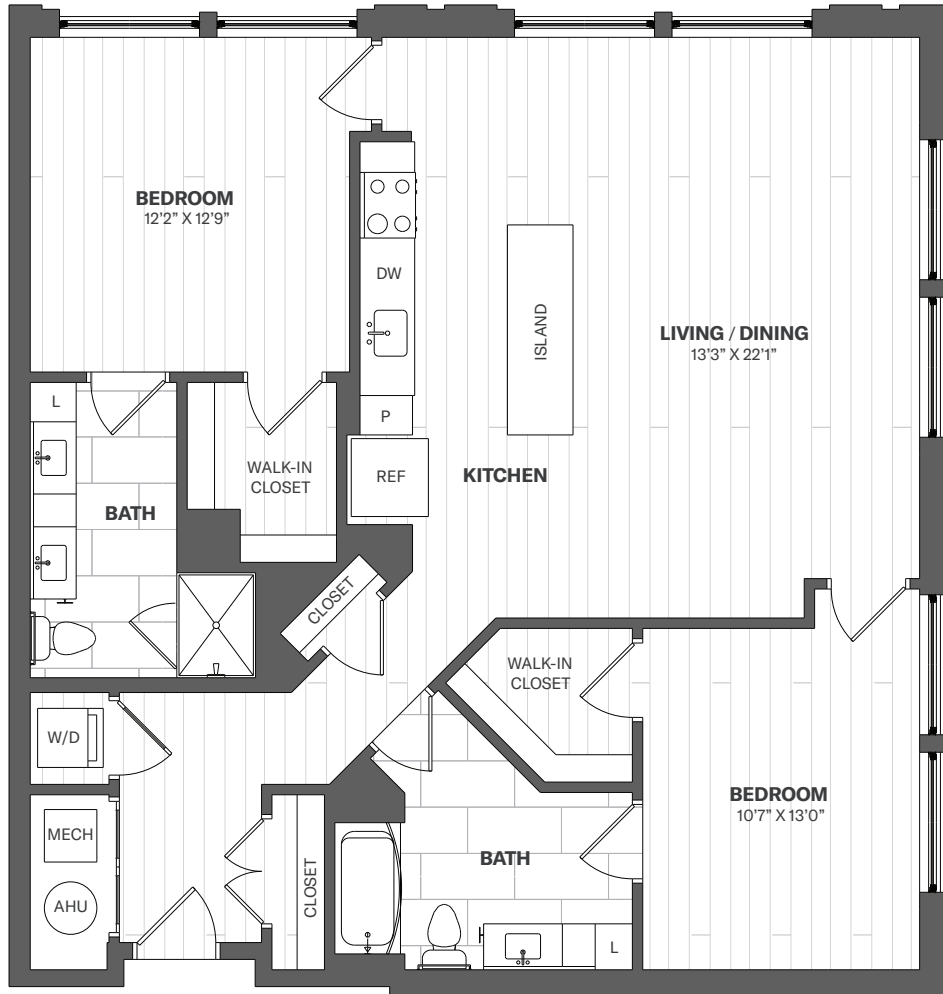

RYE HOUSE

2C

2 Bedroom

2 Bath

1,270 Square Feet

Apartment No. _____

Monthly Rent _____

Availability _____

Square footage displayed is approximate and may vary slightly. Rental rates, availability, lease terms, deposits, apartment features and specials are subject to change without notice. Details and dimensions may differ from actual plans.