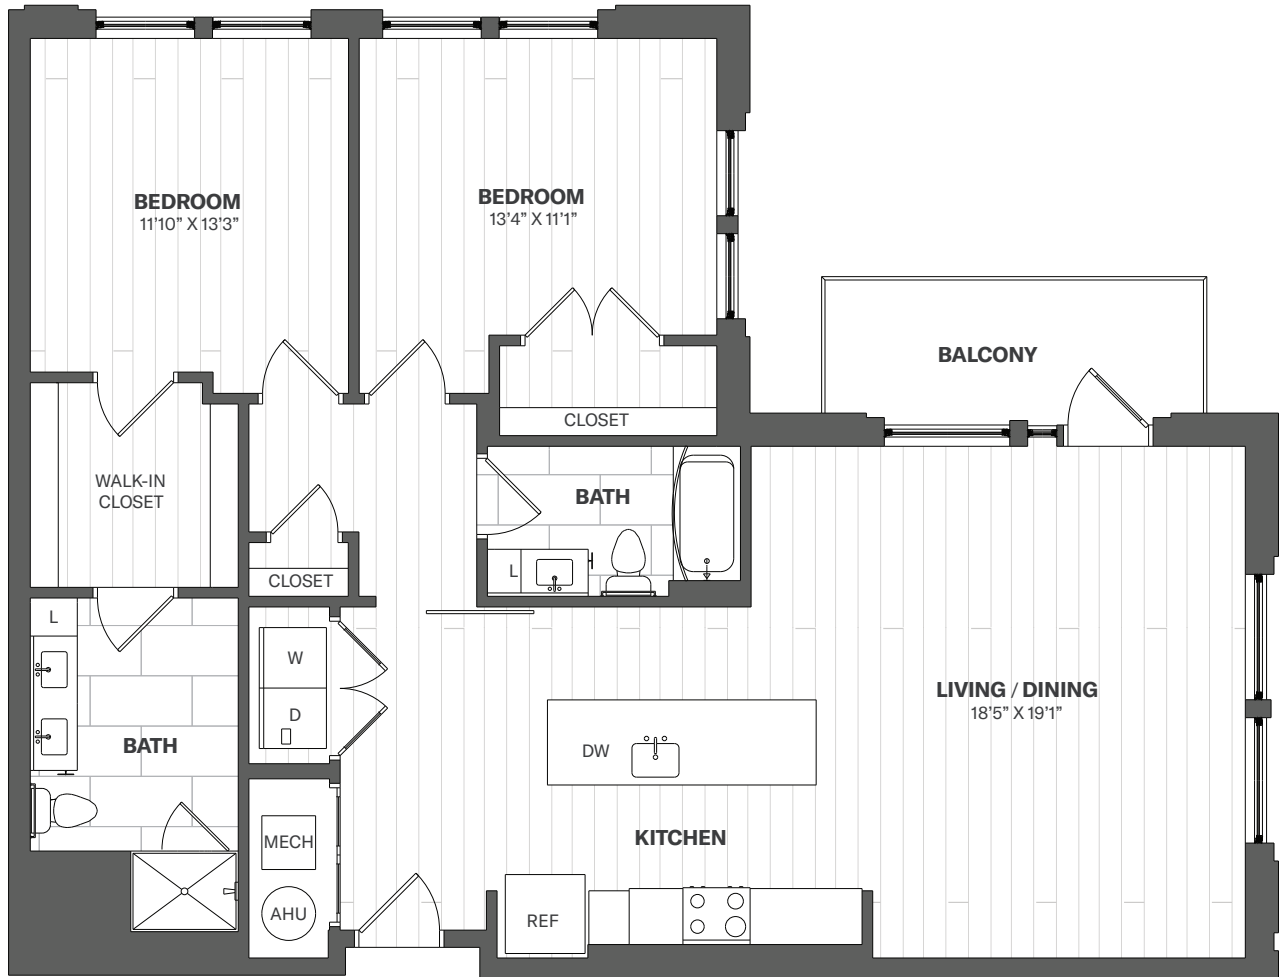

# RYE HOUSE

**2E**

**2 Bedroom**

**2 Bath**

**1,310 Square Feet**

Apartment No. \_\_\_\_\_

Monthly Rent \_\_\_\_\_

Availability \_\_\_\_\_

Square footage displayed is approximate and may vary slightly. Rental rates, availability, lease terms, deposits, apartment features and specials are subject to change without notice. Details and dimensions may differ from actual plans.