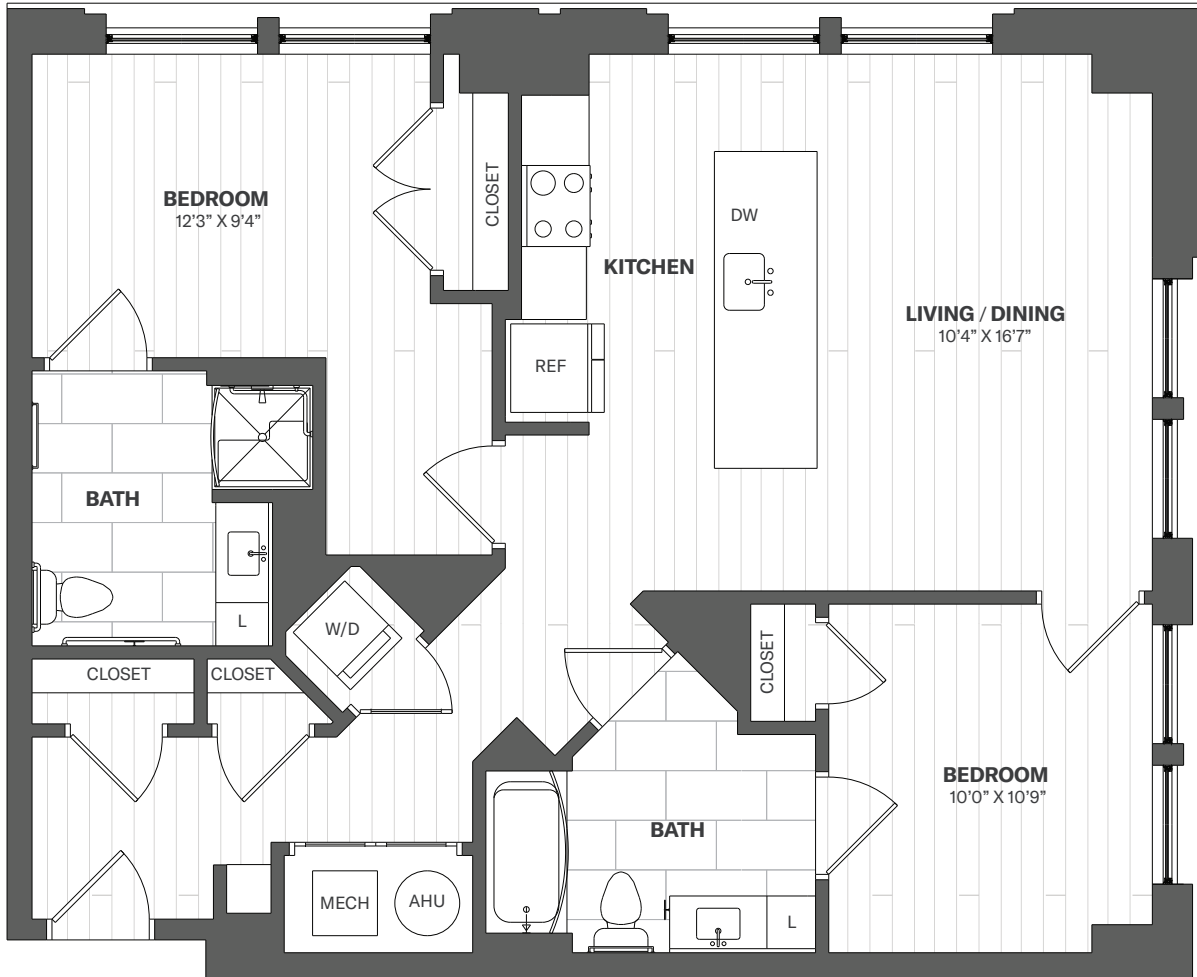

RYE HOUSE

2F-UFAS

2 Bedroom

2 Bath

1,026 Square Feet

Apartment No. _____

Monthly Rent _____

Availability _____

Square footage displayed is approximate and may vary slightly. Rental rates, availability, lease terms, deposits, apartment features and specials are subject to change without notice. Details and dimensions may differ from actual plans.