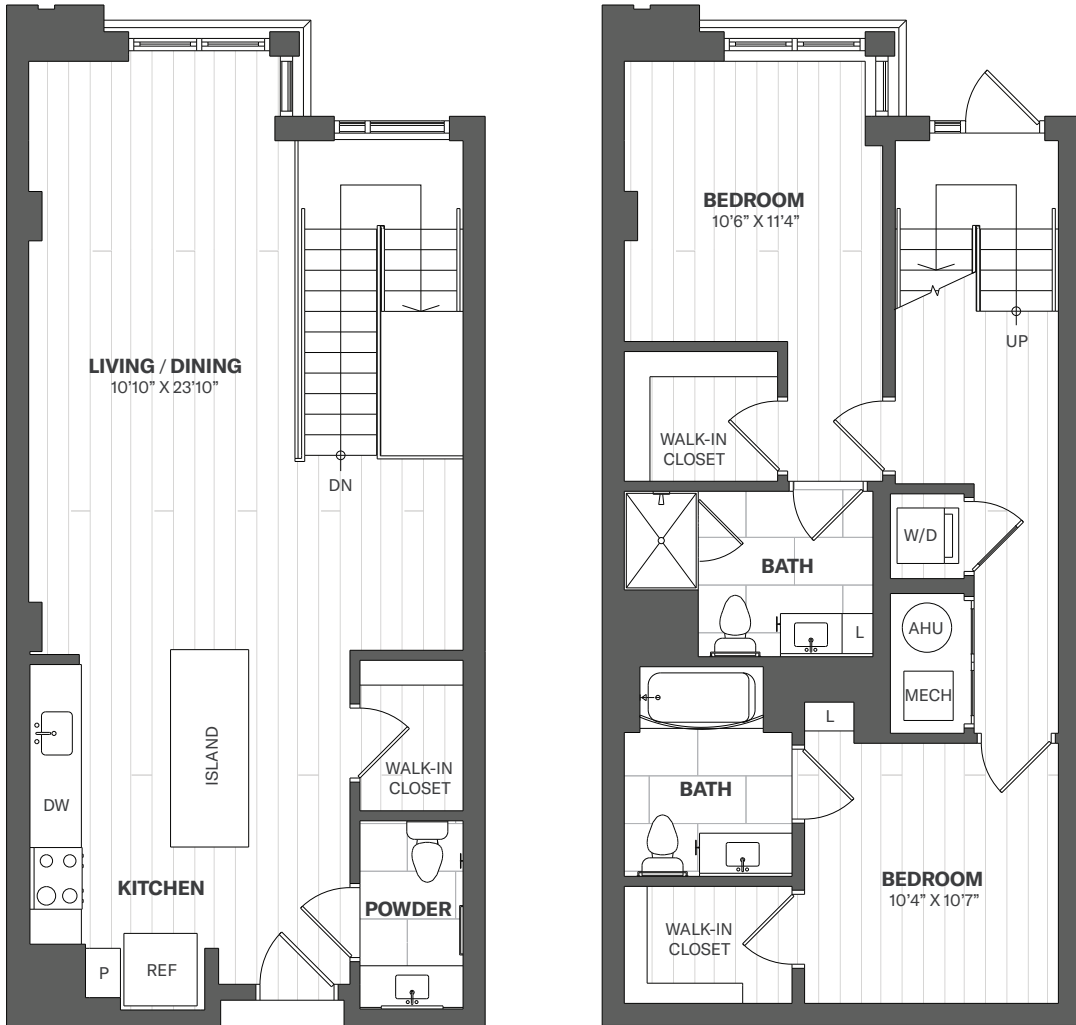

RYE HOUSE

2H
2 Bedroom
2 Bath
1,344 Square Feet

Apartment No. _____
 Monthly Rent _____
 Availability _____

Square footage displayed is approximate and may vary slightly. Rental rates, availability, lease terms, deposits, apartment features and specials are subject to change without notice. Details and dimensions may differ from actual plans.