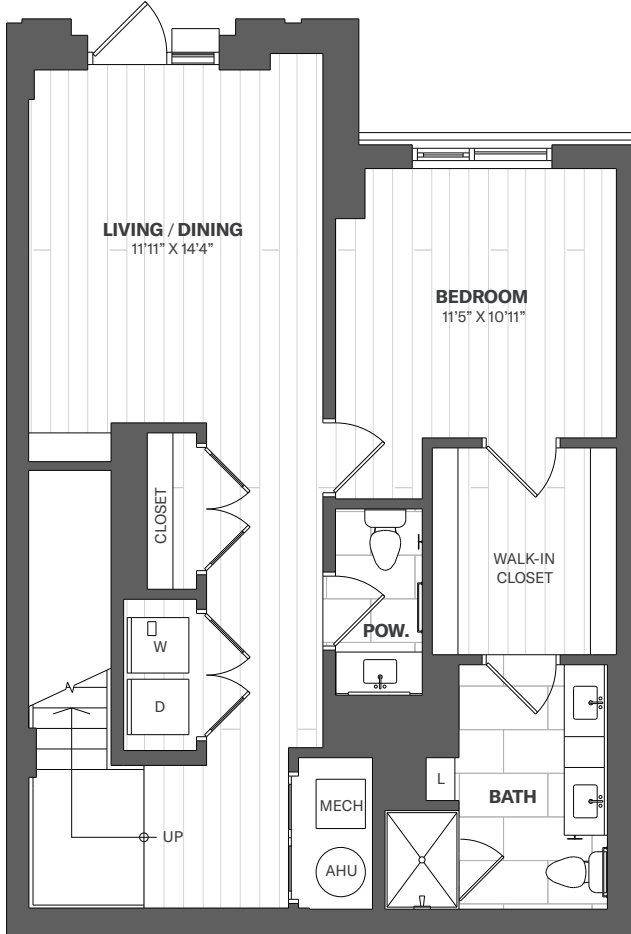

RYE HOUSE

2J-1
2 Bedroom
2 Bath
1,542 Square Feet

Apartment No. _____
 Monthly Rent _____
 Availability _____

Square footage displayed is approximate and may vary slightly. Rental rates, availability, lease terms, deposits, apartment features and specials are subject to change without notice. Details and dimensions may differ from actual plans.