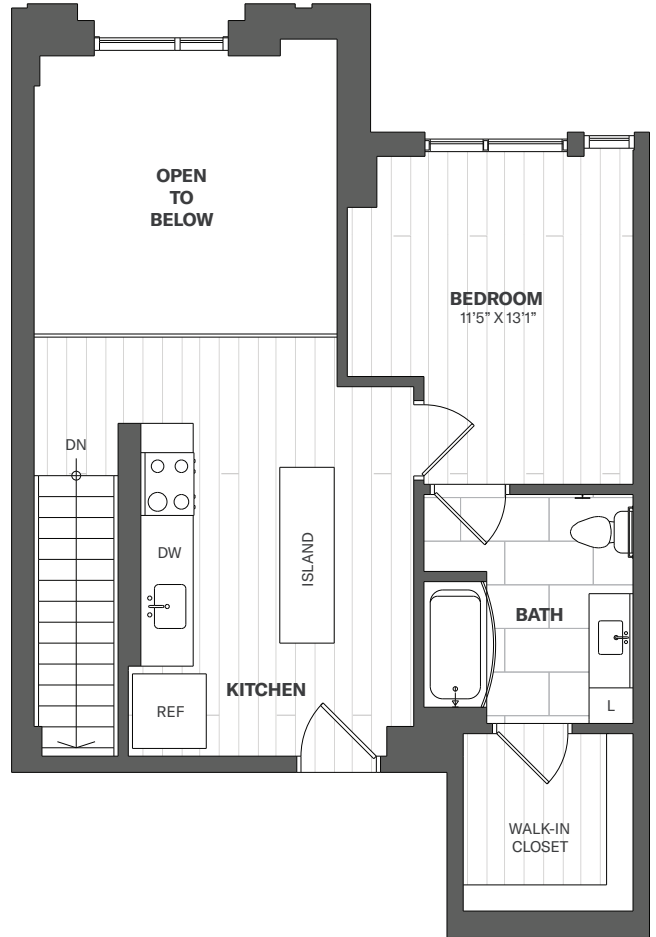

RYE HOUSE

2J-1
2 Bedroom
2 Bath
1,542 Square Feet

Apartment No. _____
 Monthly Rent _____
 Availability _____

Square footage displayed is approximate and may vary slightly. Rental rates, availability, lease terms, deposits, apartment features and specials are subject to change without notice. Details and dimensions may differ from actual plans.