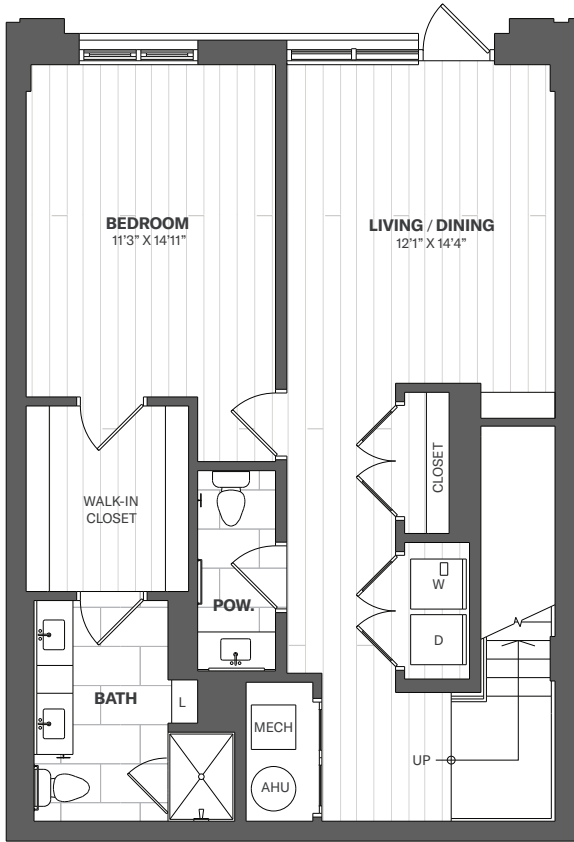

RYE HOUSE

2J
2 Bedroom
2 Bath
1,557 Square Feet

Apartment No. _____
 Monthly Rent _____
 Availability _____

Square footage displayed is approximate and may vary slightly. Rental rates, availability, lease terms, deposits, apartment features and specials are subject to change without notice. Details and dimensions may differ from actual plans.