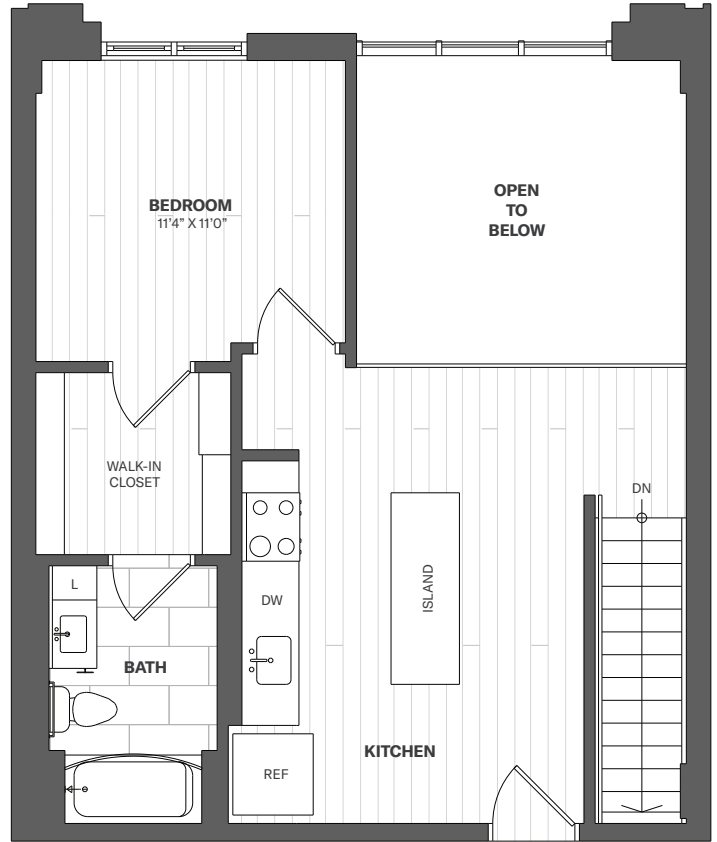

RYE HOUSE

2J
2 Bedroom
2 Bath
1,557 Square Feet

Apartment No. _____
 Monthly Rent _____
 Availability _____

Square footage displayed is approximate and may vary slightly. Rental rates, availability, lease terms, deposits, apartment features and specials are subject to change without notice. Details and dimensions may differ from actual plans.