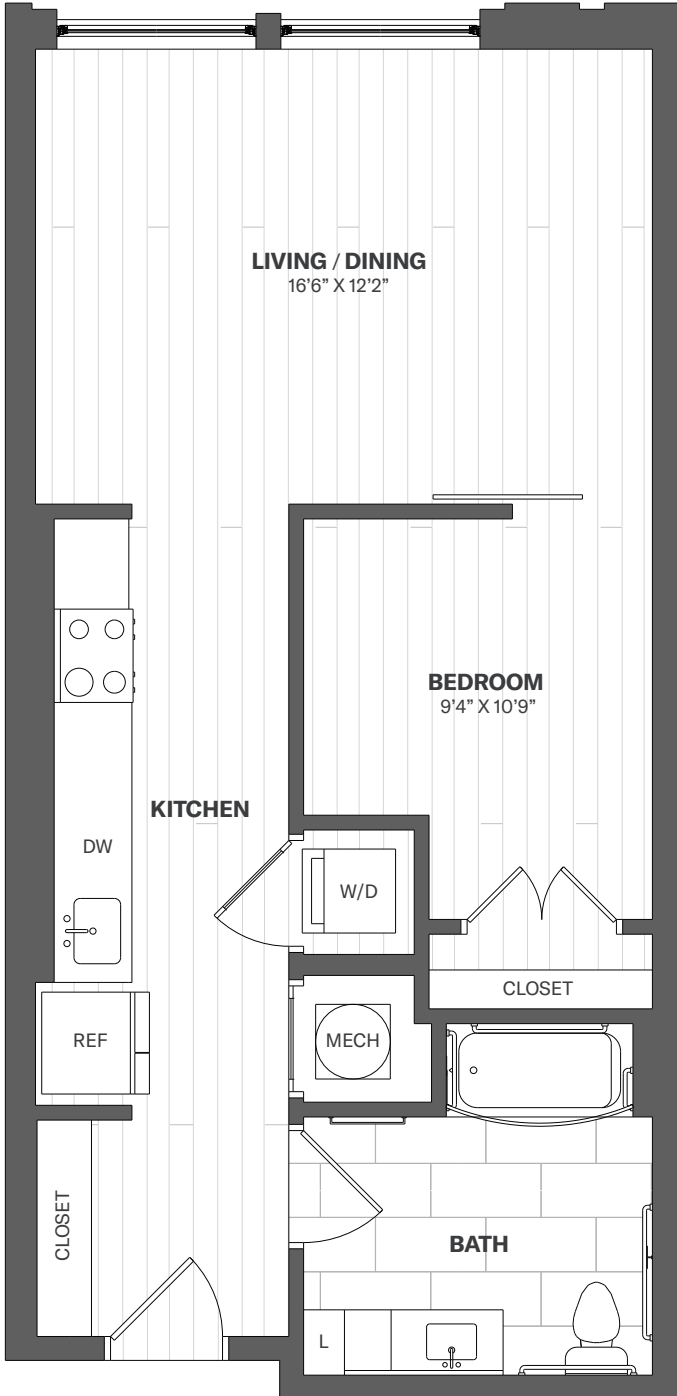

RYE HOUSE

JR 1A-UFAS

1 Bedroom

1 Bath

632 Square Feet

Apartment No. _____

Monthly Rent _____

Availability _____

Square footage displayed is approximate and may vary slightly. Rental rates, availability, lease terms, deposits, apartment features and specials are subject to change without notice. Details and dimensions may differ from actual plans.