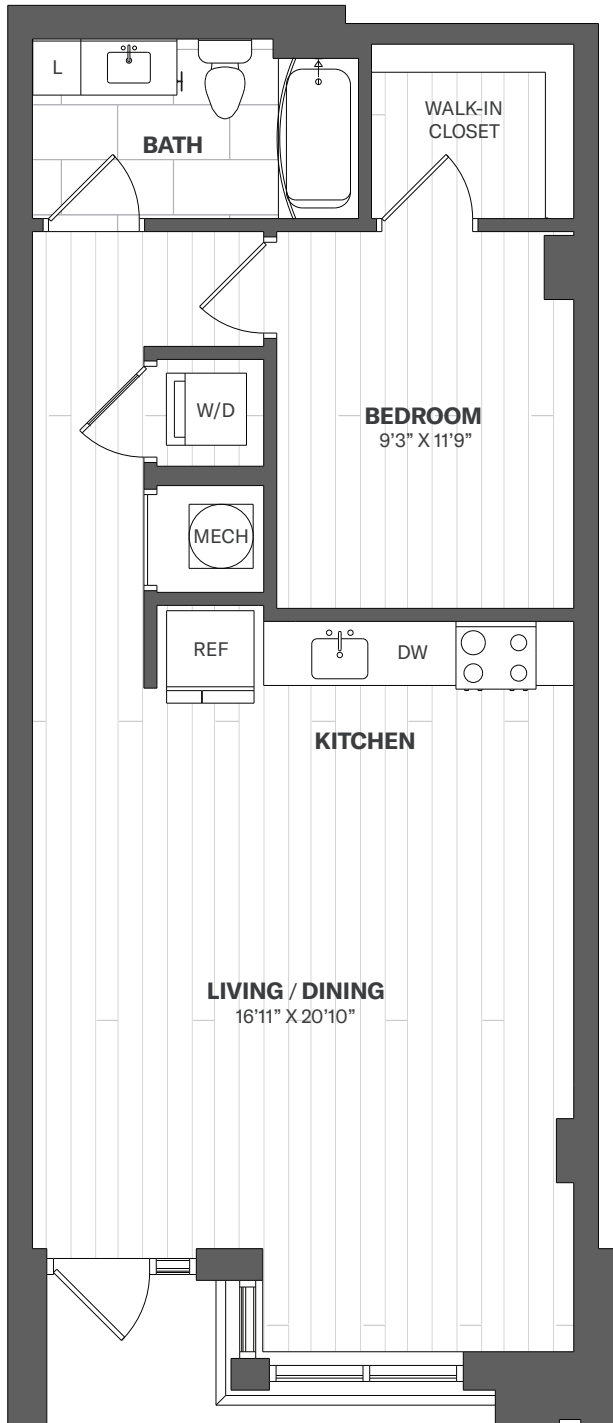

RYE HOUSE

JR 1B-2

1 Bedroom

1 Bath

711 Square Feet

Apartment No. _____

Monthly Rent _____

Availability _____

Square footage displayed is approximate and may vary slightly. Rental rates, availability, lease terms, deposits, apartment features and specials are subject to change without notice. Details and dimensions may differ from actual plans.